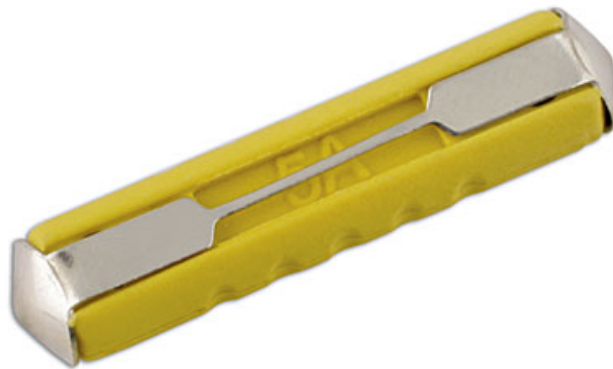

Continental Auto Fuses 5A, Yellow 100pc

A pack of 5 amp continental auto fuses with visible fuse element, used to protect circuits on older vehicles.

Additional Information

- 5 amp, yellow continental fuses; fuse size: 6mm diameter x 25mm long.
- Voltage rating: 32V DC max.
- Materials: ferrule cap: zinc, body: thermoplastic, fuse element: copper-silver alloy.
- RoHS & REACH compliant.
- Included in assortment of glass & continental auto fuses, Part No. 31859.